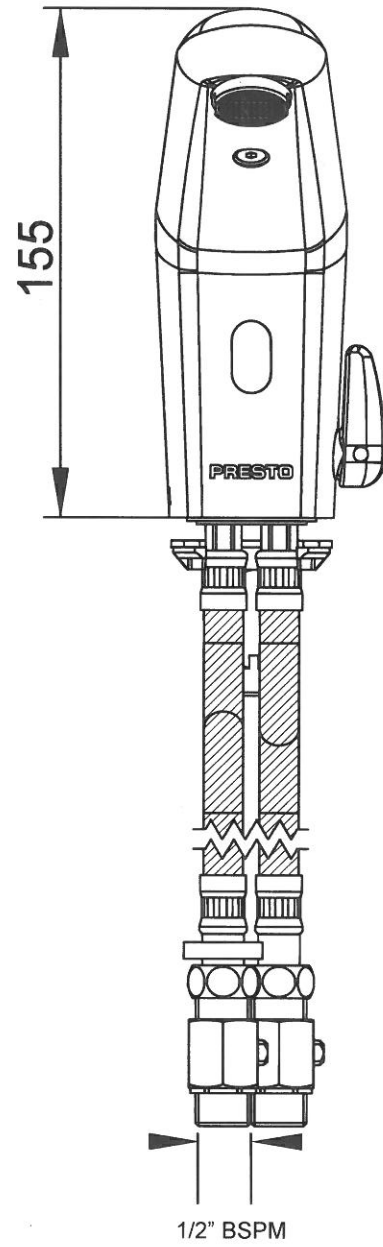

33.5mm diameter to suit single hole basin with 34mm hole

Presto Volta Sensor Mixer Tap (Battery)
www.handsfreehygiene.com.au