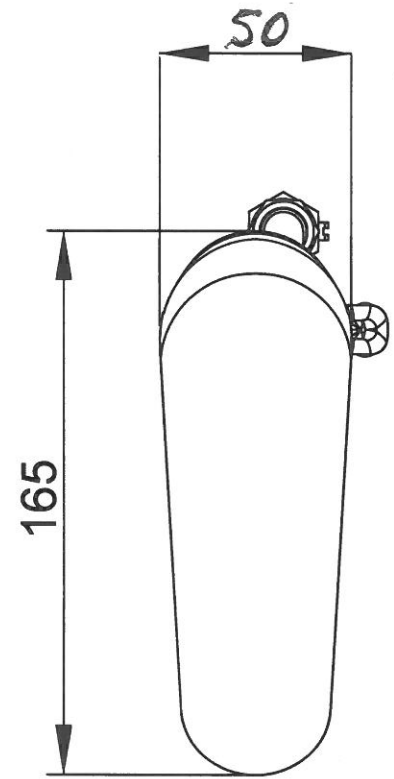

33.5mm diameter to suit single hole basin with 34mm hole

Presto Volta Sensor Mixer Tap (Battery)
www.handsfreehygiene.com.au